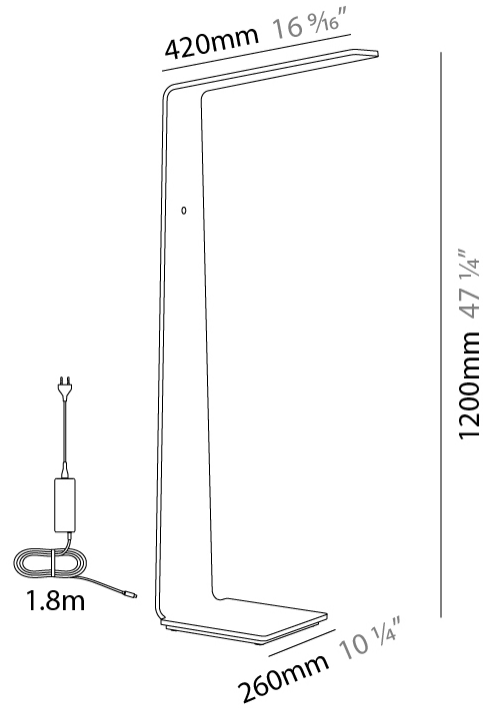

PROJECT
TYPE
SPECIFIER
QUANTITY
DATE

LED2 PORTABLE

D74001-

base number   Finish
Options

1. To build a product code in our configurator select the specify button on the base model # product page
2. To build a manual product code on this datasheet choose from the options listed below in blue font and add the suffix to the base model #

GENERAL

Series: Planko
Subseries: LED2
Brand: Tunto
Division: Design
Mounting Type: Portable
Mounting Location: Floor
Subcategory: Floor

PHYSICAL

Shape: Abstract
Length (mm): 420
Length (in): 16 ⁵/₁₆
Width (mm): 260
Width (in): 15 ³/₁₆
Height (mm): 1200
Height (in): 47 ¹/₄
Light Distribution: Downlight
Fixture Finish: WAL / ASH / OAK / BLK / WHI
Fixture Material: Wood
Cable Details: 1800mm / 70.87" cord and plug
Upon Request: Bolt Down

ELECTRICAL

Lamp Type: LED
Input Wattage (W): 16
Dimming: Touch Dimming
Driver Location: Inline Transformer Plug
Input Voltage (V): 120

LED

Color Temperature (°K): 2700
Max. Delivered Lumen (lm): Max 800
CRI: >97 CRI
Lamp Life (hrs): 50000

OPTICAL

RATINGS AND CERTIFICATIONS

Certified By: Certified for North American Standards
IP rating: IP20