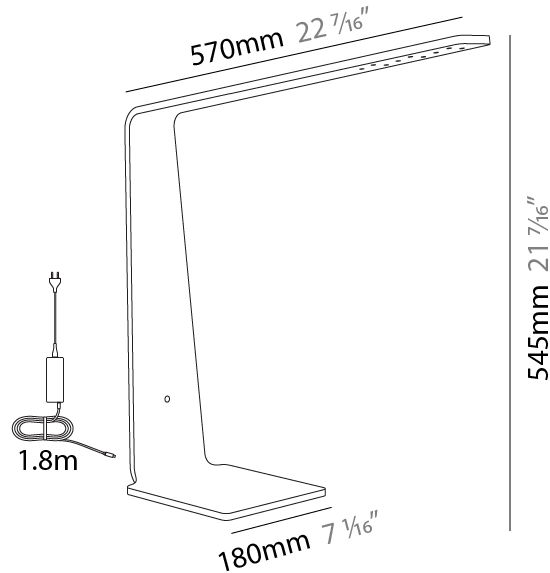

PROJECT
TYPE
SPECIFIER
QUANTITY
DATE

LED8 PORTABLE

D74003- -
base number   Charging Station   Finish Options

1. To build a product code in our configurator select the specify button on the base model # product page
2. To build a manual product code on this datasheet choose from the options listed below in blue font and add the suffix to the base model #

GENERAL

Series: Planko
Subseries: LED8
Brand: Tunto
Division: Design
Mounting Type: Portable
Mounting Location: Table
Subcategory: Table

PHYSICAL

Shape: Abstract
Length (mm): 570
Length (in): 22 7/16
Width (mm): 180
Width (in): 7 1/16
Height (mm): 545
Height (in): 21 7/16
Light Distribution: Downlight
Weight (kg): 1.4
Weight (lbs): 3.09
Fixture Finish: WAL / ASH / OAK / BLK / WHI
Fixture Material: Wood
Cable Details: 1800mm / 70.87" cord and plug
Upon Request: Bolt Down

ELECTRICAL

Lamp Type: LED
Input Wattage (W): 22
Total Output Wattage (W): 16
Dimming: Touch Dimming
Driver Location: Inline Transformer Plug
Input Voltage (V): 120

LED

Color Temperature (°K): 2700
Max. Delivered Lumen (lm): Max 800
CRI: >97 CRI
Lamp Life (hrs): 50000

OPTICAL

RATINGS AND CERTIFICATIONS

Certified By: Certified for North American Standards
IP rating: IP20