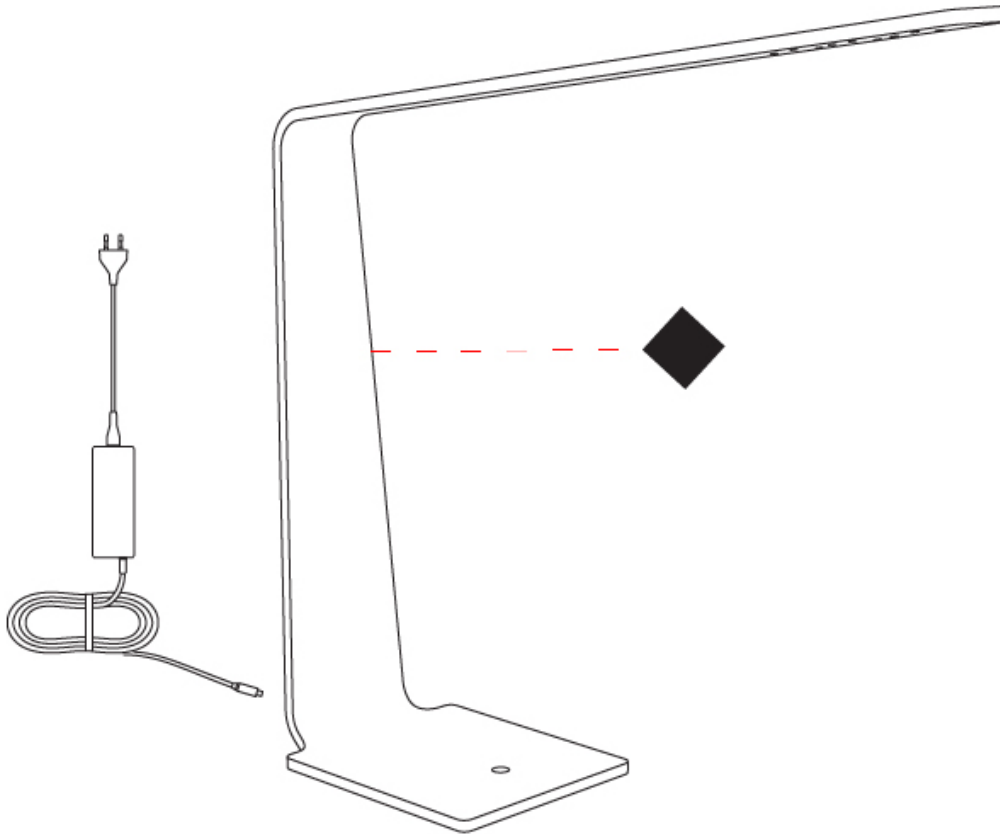

LED4 PORTABLE

D74002-

PROJECT

TYPE

SPECIFIER

QUANTITY

DATE